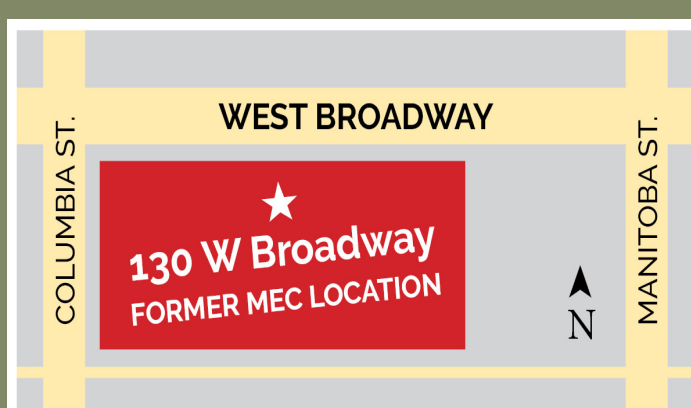

Upon Instructions and Appointed by MNP Ltd.

BANKRUPTCY SALE

After 34 Years In Business

THE ESCAPE ROUTE

(ADVENTURE GROUP)

Have Closed Their Squamish & Whistler Locations

SALE LOCATION: 130 WEST BROADWAY, VANCOUVER

★ BEAR SPRAY - NO DISCOUNT (Must be 19 w/valid ID to purchase) ★

SALE ON NOW AT MAYNARDS

130 W BROADWAY, VANCOUVER

(FORMER MEC LOCATION)

PAY PARKING ON ROOF OR STREET PARKING
NEAREST SKYTRAIN: CAMBIE & BROADWAY